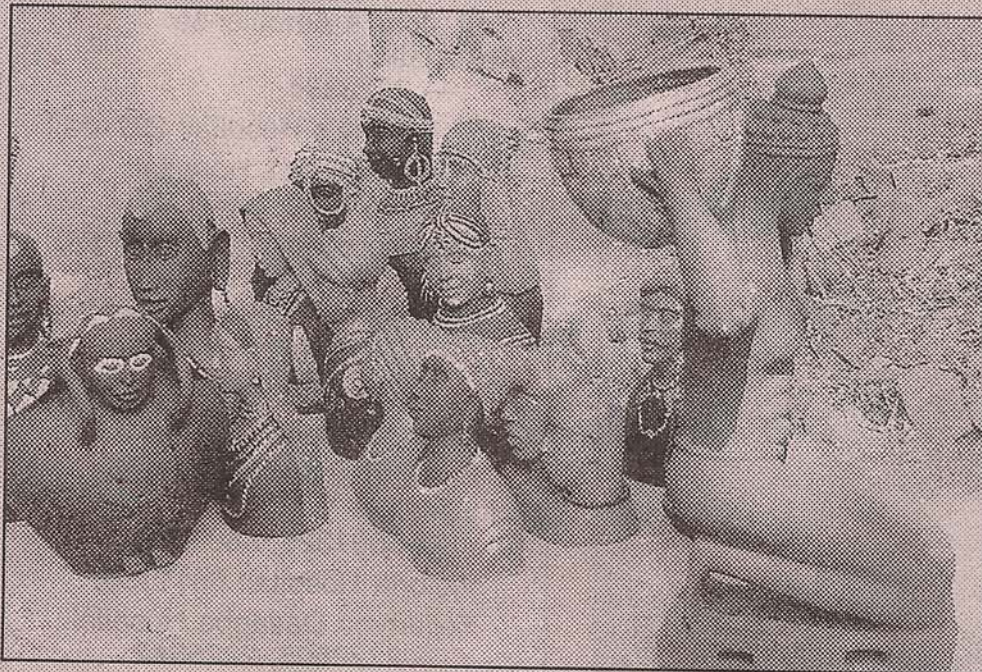

### *Exotic statues, figure heads*

**K**ALPANA AMIN hosted a three-day exhibition of her works consisting of exotic statues, busts, figure heads and tribal masks. The exhibition, organised by Bela Patel and Kalpana at Safina Plaza, was inaugurated recently by Mr. M.T.Thomas, a renowned architect.

A variety of terracotta items, religious figures, traditional women from diverse civilizations such as Nigeria, Kenya, Tanzania along with Indian women from Gujarat and Orissa were displayed.

Kalpana, Director of the Flo-Art Gallery in Gujarat, works with the rural artists and hopes to involve them in her future exhibitions in major cities.